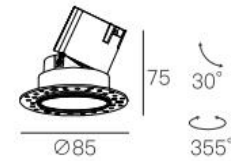

Trimless Adjustable LED Downlight

LED Downlight-COB 6W

Model No.: SL-XQ206006 01

Version: V1.0

Date: June15th,2020

Ø55-60

Features

- 355° Horizontally Rotatable, 0° ~ 30° Tilting Adjustable.
- Optical Flexibility 15/24/36 Degree Beam Angle.
- Interchangeable Reflector In Various Finishing.
- Modular Design, Pre Build-In Frame, It Is Easy For Debugging And Maintenance.
- High Quality Aluminum Heat Sink With Excellent Thermal Dissipation.
- Ra90/95 High Color Rendering Is More Realistic, Restores The True Color Of The Subject.
- CCT Range 2700K/3000K/3500K/4000K/5000K/5500K
- Constant Current Driver Output With Flicker Free, Led Driver Efficiency 85-90%
- Supporting To Triac Dimming, 0/1-10V And Dali Dimming .
- 3 Years Warranty.

Application:

Widely Use In Commercial And Residential Lighting, Like Hotels, Villa, Culbs, Restaurants, Offices, Shops And Home, Etc

Luminaire Specification

Height	H 75mm
Bezel	Ø 85mm
Hole cut-out	Ø 60mm
Luminaire material	Aluminium
IP Rating	IP20/44

LED Specification

LED	COB Luminus
Power	6W
CRI	Ra90
CCT	2700K, 3000K, 3500K, 4000K, 5000K
Lumen	450lm
Beam angle	15°/24°/36°
Drive current	DC150mA, 36V
Input voltage	AC220~240V/50-60Hz
Accessories	Honeycomb